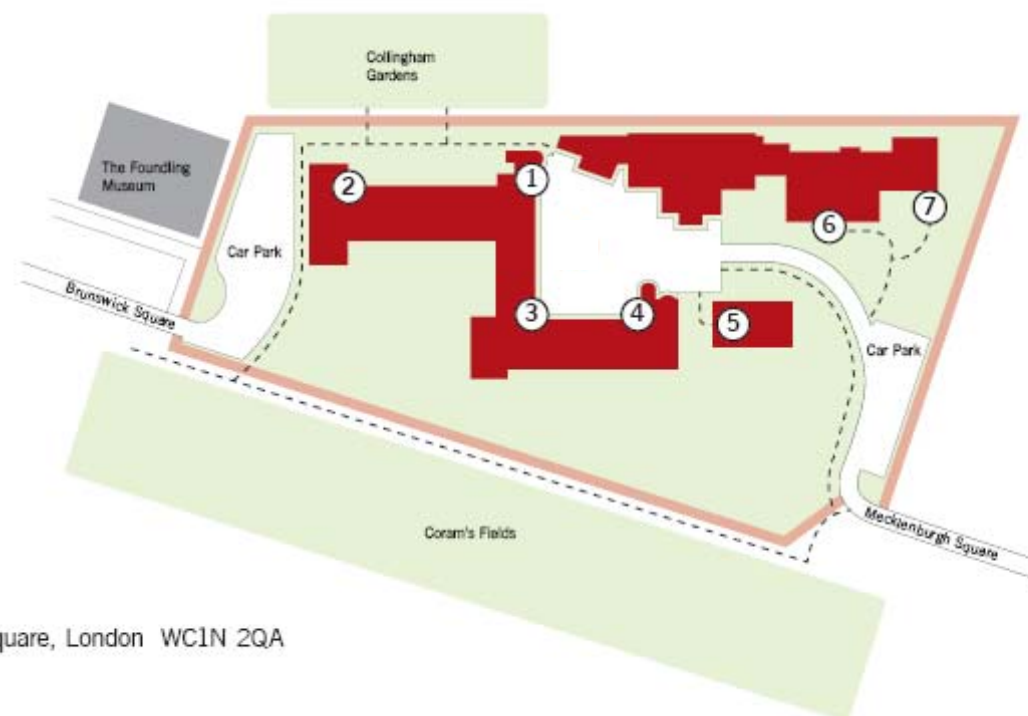

From Russell Square tube, turn right past the Brunswick then left into Brunswick Square and turn right past the School of Pharmacy

From Kings Cross or St Pancras cross over and turn into Judd Street and then turn left into Brunswick Square

From Chancery Lane walk up Grays Inn Road, turn left into Guildford Street and then right into Mecklenburgh Place which leads into Mecklenburgh Square – the entrance is at the very top left corner of the square

- ① Main Reception
- ② Parents' Centre
- ③ Thomas Coram Early Childhood Centre
- ④ Kids London
- ⑤ Concurrent Planning
- ⑥ Gregory House
- ⑦ Family Drug & Alcohol Court

**Coram Community Campus**, 49 Mecklenburgh Square, London WC1N 2QA  
[www.coram.org.uk](http://www.coram.org.uk)