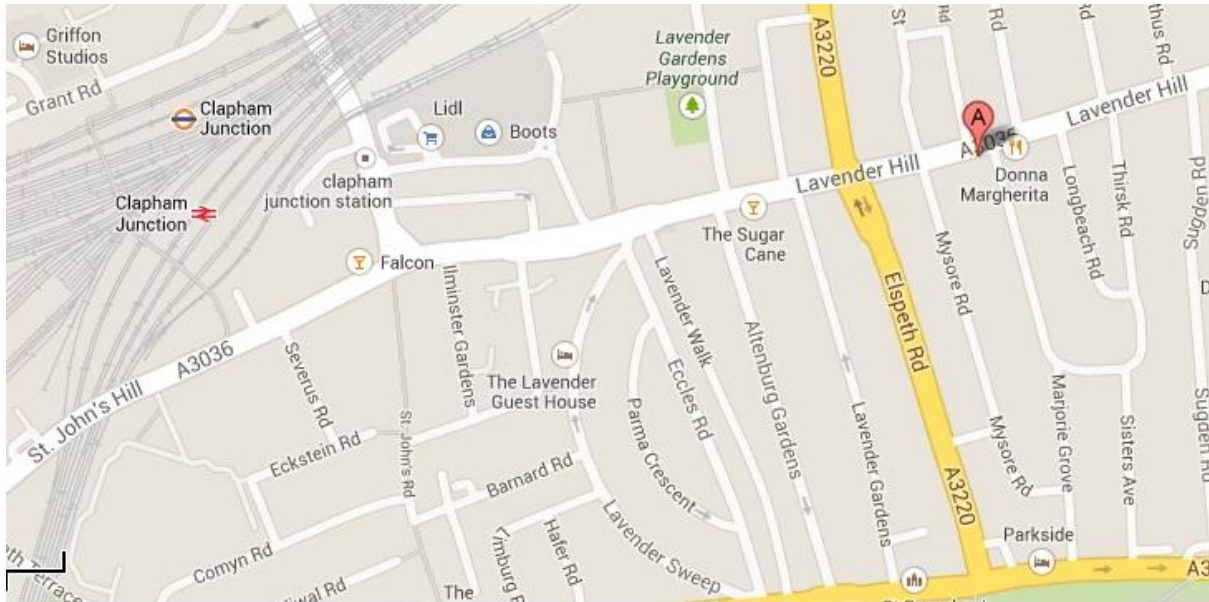

Coram Adoption South London

Coram Adoption South London is located 7 minute walk from Clapham Junction Railway Station. The office is based opposite the Battersea Art Centre.

(The Coram Adoption South London office is based on the Lower ground floor of 189 Lavender Hill. We also have a car parking space available at the rear of the building, on Sisters Avenue.)

Bus routes: [77](#), [87](#), [156](#), [345](#) (Click on Bus number for timetable and route)

Nearest Station: Clapham Junction

Coram Adoption South London

189 Lavender Hill, SW11 5TB

T: 020 7326 8855

southlondonadoption@coram.org.uk